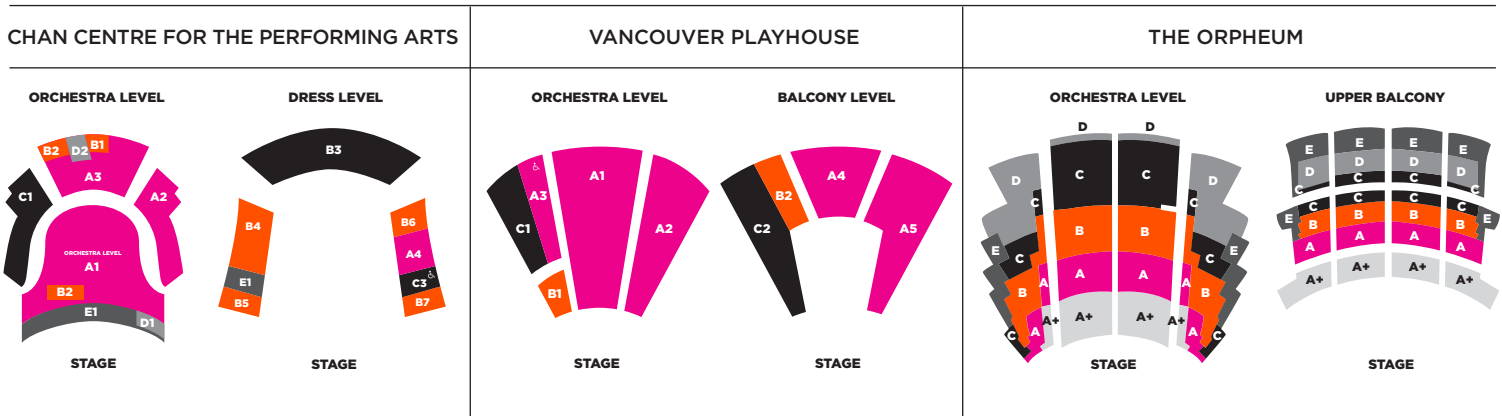

POP OUT PERFORMANCES

ADD ON SIR ANDRÁS SCHIFF TICKETS. Purchase by May 15 and save up to 15%. **All Early Bird prices are in pink.** Prices increase May 16.

	Section A	Section B	Section C	Section D	Section E	Number of Tickets	TOTAL
Sir Andrés Schiff at Playhouse Concert 1 Sunday, February 7, 2016 at 3pm	$72	$51	$21				
AFTER MAY 15 SAVE 10%	$76	$54	$23				
Youth Club	$13	$13	$13				
Sir Andrés Schiff at Playhouse Concert 2 Tuesday, February 9, 2016 at 7:30pm	$72	$51	$21				
AFTER MAY 15 SAVE 10%	$76	$54	$23				
Youth Club	$13	$13	$13				

	Section A+	Section A	Section B	Section C	Section D	Section E	Number of Tickets	TOTAL
ADD ON BRYN TERFEL TICKETS. Purchase by May 15 and save up to 20%. All Early Bird prices are in pink. Prices increase May 16.								
Bryn Terfel at Orpheum Wednesday, May 4, 2016 at 7:30pm	$88	$76	$68	$52	$36	$20		
AFTER MAY 15 SAVE 15%	$94	$80	$72	$55	$38	$22		
Youth Club	$13	$13	$13	$13	$13	$13		

SUBTOTAL: _____

TAX DEDUCTIBLE DONATION: _____

GRAND TOTAL: _____

Name: _____ Address: _____
City: _____ Province: _____ Postal Code: _____
Phone: _____ Email: _____

☐ MY FULL PAYMENT IS ENCLOSED: ☐ CHEQUE ☐ CREDIT CARD
Credit Card (circle one): ☐ VISA ☐ MASTERCARD ☐ AMERICAN EXPRESS

_____
Credit Card Number   Expiry   Name on Card   Signature

☐ **SPLIT PAYMENT OPTION** - CHEQUE OR CREDIT CARD. 50% PAYMENT DUE NOW: 2ND PAYMENT IS DUE SEPTEMBER 1, 2015.

CONTACT US - WE'RE HERE TO HELP!

604 602 0363 | vanrecital.com | vrs@vanrecital.com
301-601 Cambie St. Queen Elizabeth Theatre Complex Vancouver BC V6B 2P1