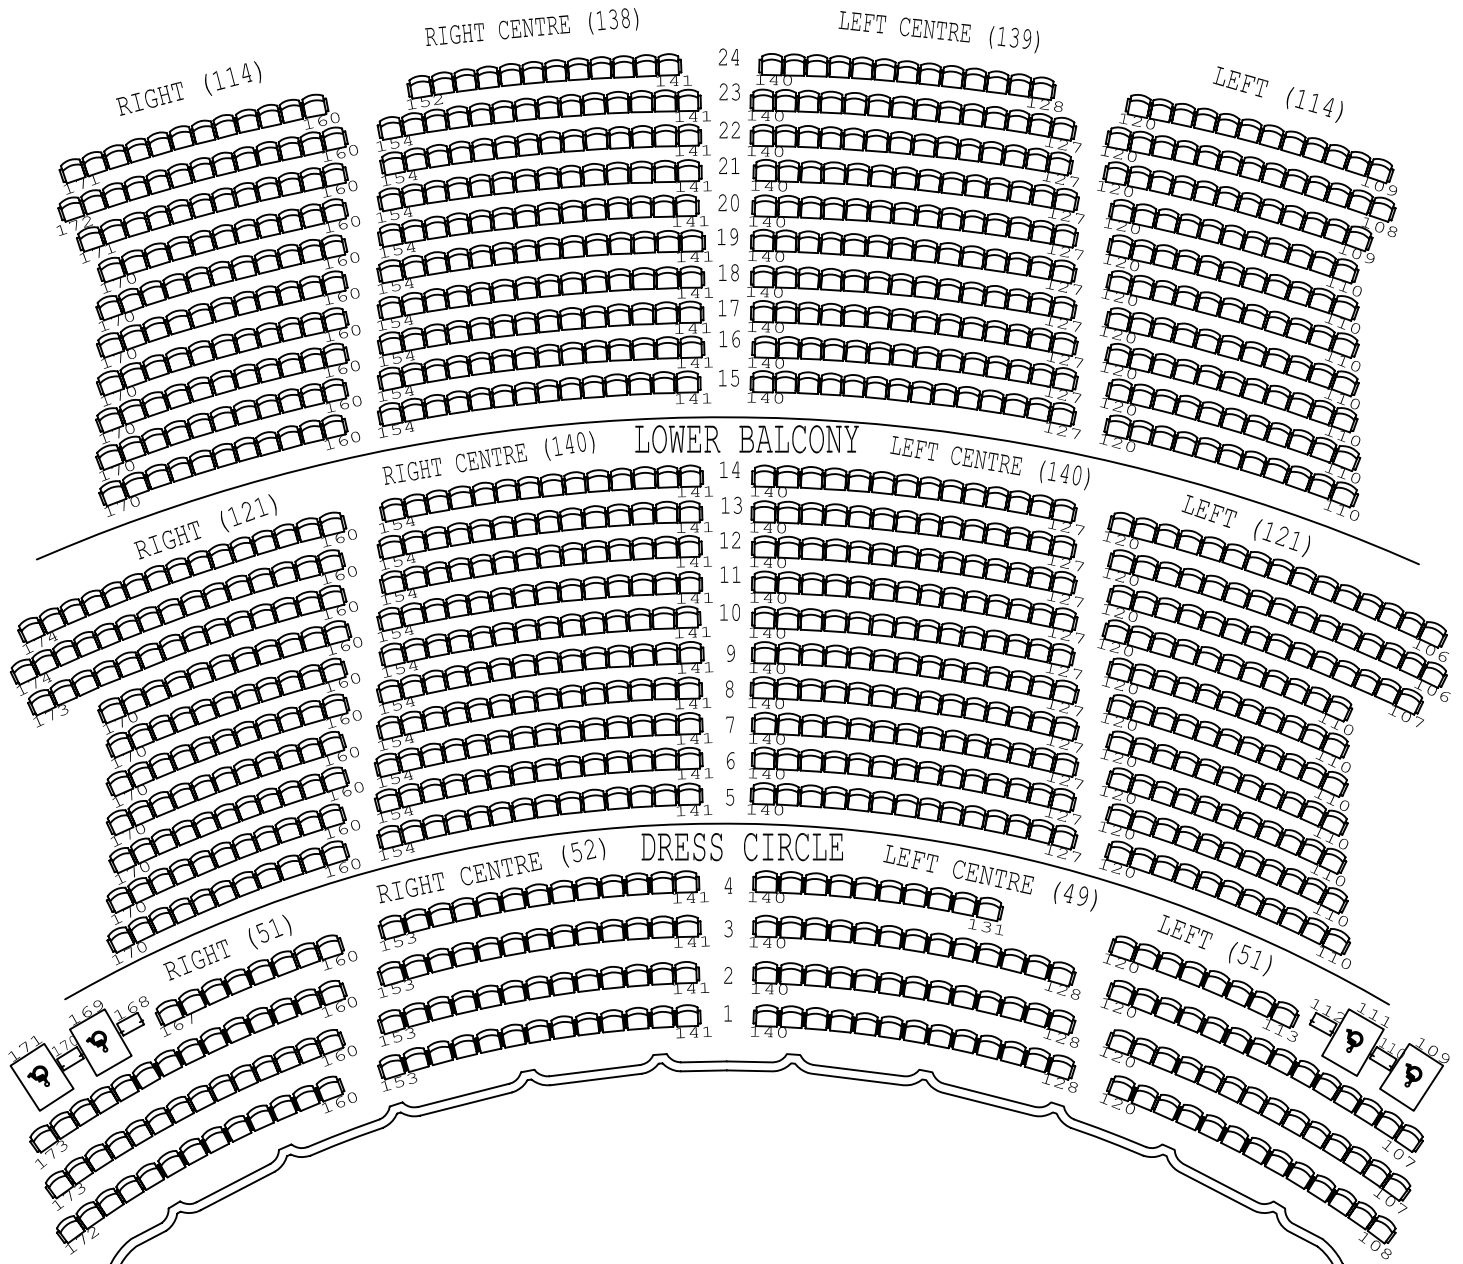

# UPPER BALCONY

Orchestra	1442 + 12 wheelchair seats
Dress Circle	203 + 4 wheelchair seats
Balcony	1027
<b>Total</b>	<b>2672 + 16 wheelchair seats</b>

ORPHEUM  
VANCOUVER, B.C., CANADA