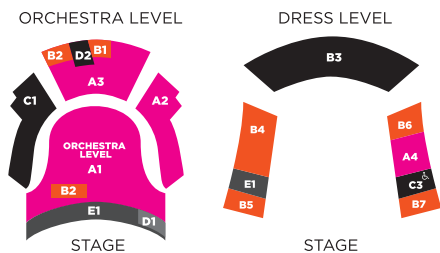

CHAN CENTRE FOR THE PERFORMING ARTS