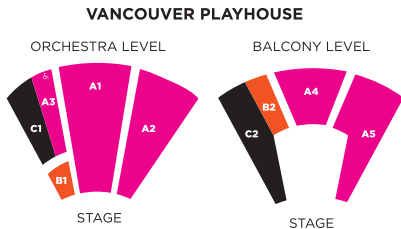

▶ **ADD ON ABEL SELAOCOE TICKETS.** Purchase by May 1 and save up to 30%. All early bird prices are in purple. Prices increase May 2.

	Section A	Section B	Section C	# OF TICKETS	TOTAL
Abel Selaocoe at Playhouse					
Sunday, October 18, 2020 at 3pm	$48	$36	$20		
After May 1 save 15%	$51	$38	$21		
Youth Club	$13	$13	$13		

▶ **ADD ON UKULELE ORCHESTRA OF GREAT BRITAIN TICKETS.** Purchase by May 1 and save up to 30%. All early bird prices are in purple. Prices increase May 2.

	Section A	Section B	Section C	# OF TICKETS	TOTAL
Ukulele Orchestra of Great Britain at Playhouse					
Tuesday, April 20, 2021 at 7:30pm	$48	$36	$20		
After May 1 save 15%	$51	$38	$21		
Youth Club	$13	$13	$13		

SUBTOTAL: _____

CHARITABLE DONATION: _____

(NAME TO APPEAR IN PROGRAM DONOR LIST): _____

GRAND TOTAL: _____

PLEASE INDICATE YOUR SEAT PREFERENCE (subject to availability)

Vancouver Playhouse: 1st Choice _____ 2nd Choice _____ 3rd Choice _____

COMPLETE ORDER FORM:

Name: _____ Address: _____

City: _____ Province: _____ Postal Code: _____

Phone: _____ Email: _____

YOUTH CLUB MEMBER NAME _____

YOUTH CLUB MEMBER DATE OF BIRTH _____

☐ MY FULL PAYMENT IS ENCLOSED: ☐ CHEQUE   ☐ CREDIT CARD
Credit Card (circle one):   ☐ VISA   ☐ MASTERCARD   ☐ AMERICAN EXPRESS

_____ Credit Card Number _____ Expiry _____

_____ Name on Card _____ Signature _____

☐ Split payment option – cheque or credit card. 50% payment due now. 2nd payment is due July 27 2020.

CONTACT US: WE'RE HERE TO HELP!

PHONE: 604 602 0363 | ONLINE: vanrecital.com | EMAIL: tickets@vanrecital.com

MAIL: 201 – 513 Main Street Vancouver, BC V6A 2V1